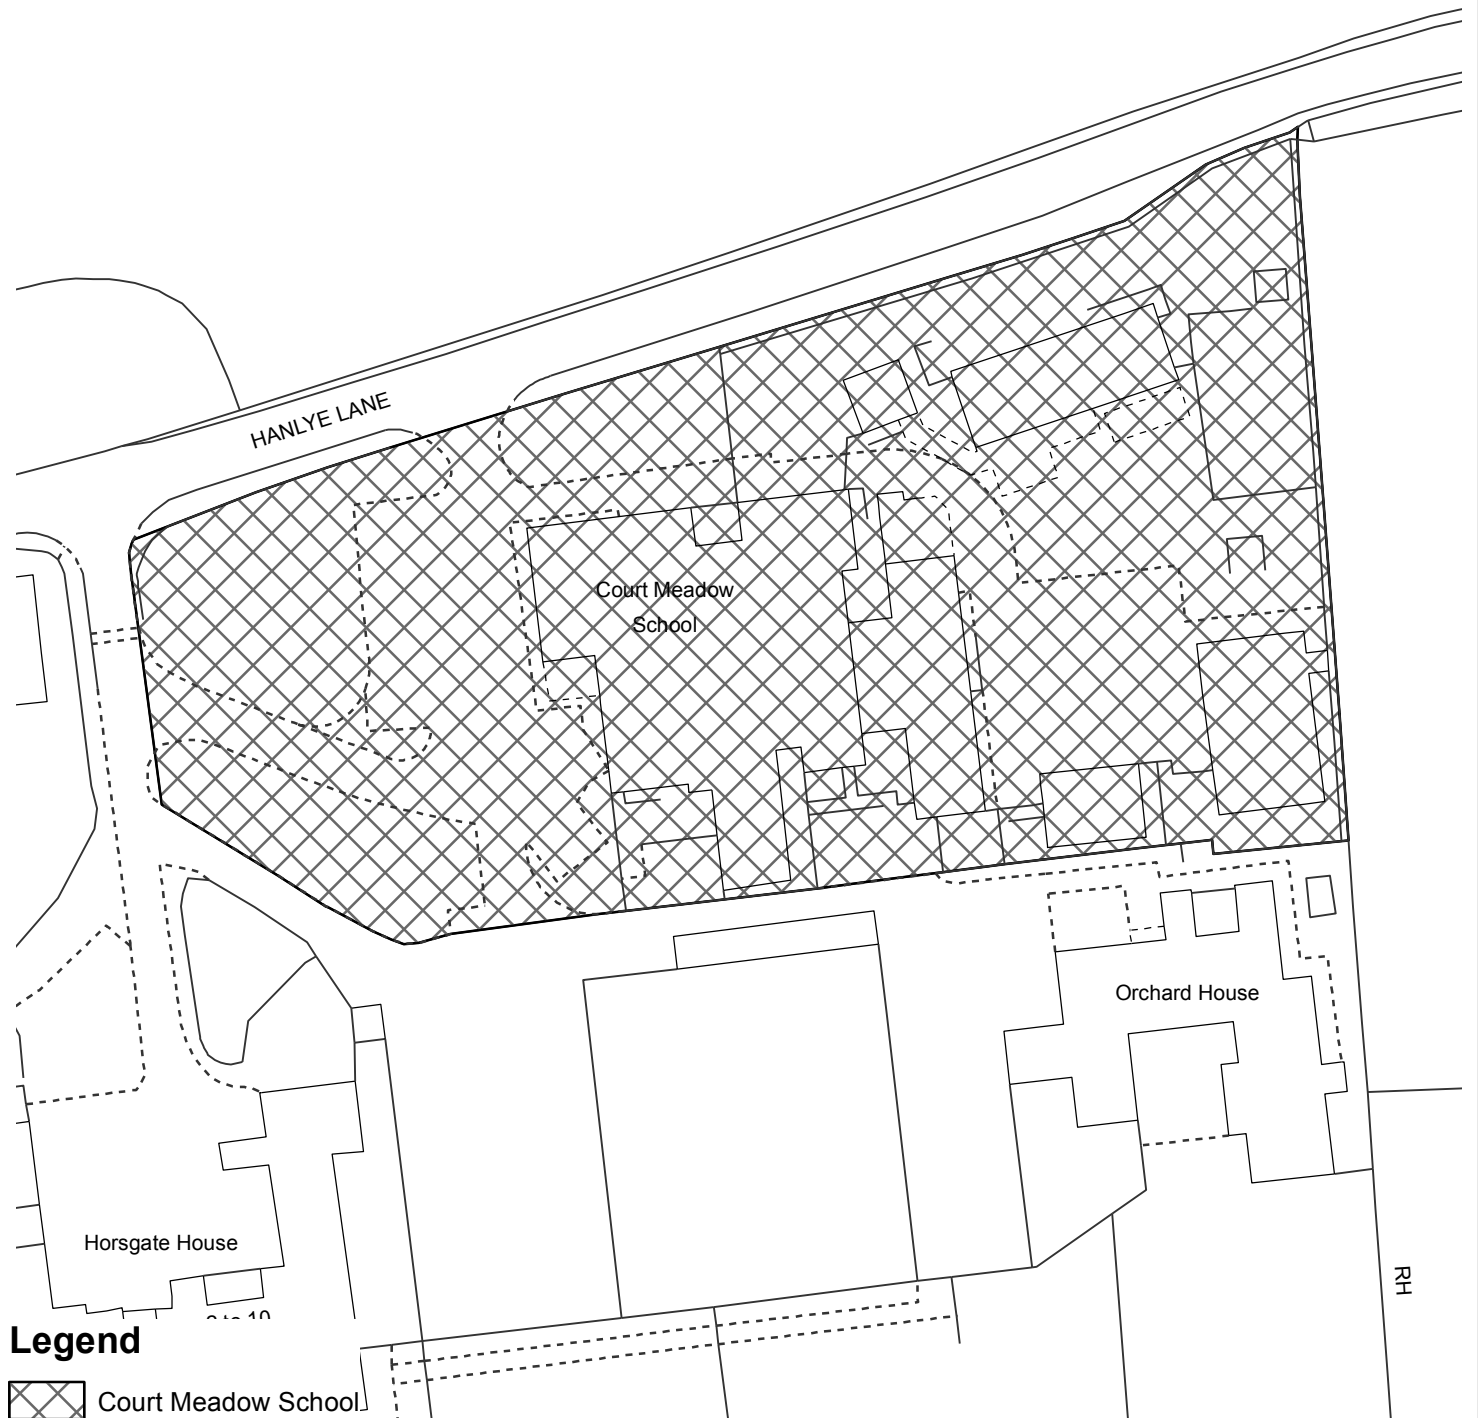

## Court Meadow School, Hanlye Road, Cuckfield

Reproduced from or based upon the 2018 Ordnance Survey mapping with the permission of the Controller of HMSO (c) Crown Copyright reserved. Unauthorised production infringes Crown Copyright and may lead to prosecution. WSCC Licence 100023447.

PLAN FOR IDENTIFICATION ONLY

Not to Scale

Economy, Planning & Place

WEST SUSSEX COUNTY COUNCIL